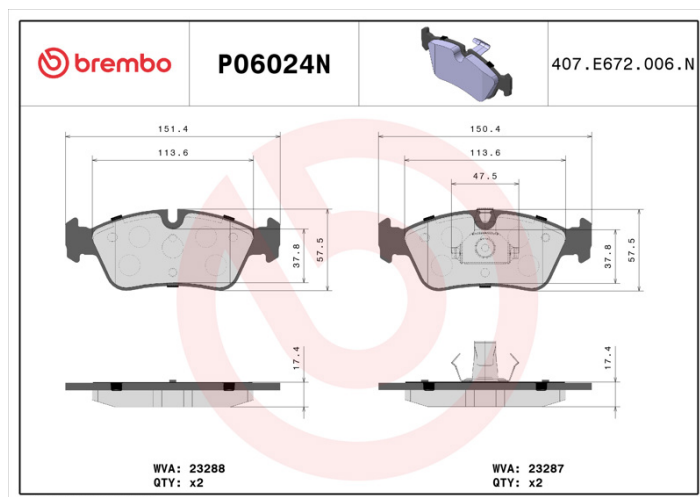

## Technical specifications

|   |                                  |  |
|---|----------------------------------|--|
| EAN code<br><b>8020584095843</b>              | Axle<br><b>Front</b>             | Thickness<br><b>17 mm</b>  |
| Width<br><b>150 mm</b>                        | Height<br><b>58 mm</b>           | Braking system<br><b>Teves</b>                                   |
| Wear indicator<br>Prepared for wear indicator | WVA number<br><b>23288,23287</b> | Accessories<br><b>With anti-squeal shim<br/>With piston clip</b> |