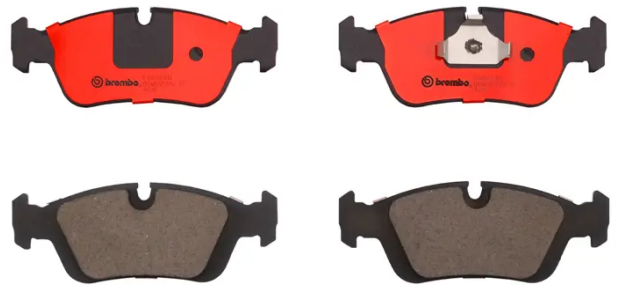

BRAKE PAD PRIME CERAMIC

P06089N

The P06089N NAO brake pad is synonymous with reliability

Brembo NAO brake pads stand out for their ultimate braking comfort, reduced friction wear and low dust mission, which makes for cleaner rims and reduced maintenance requirements. The advanced friction material in keeping with the strictest environmental standards is the main distinguishing feature of NAO compounds.

- ✓ OE-equivalent
- ✓ Brembo quality
- ✓ Safety
- ✓ Comfort
- ✓ Durability
- ✓ Dust reduction
- ✓ With accessories

Technical specifications

EAN code
8020584112700

Thickness
17 mm

Width
152 mm

Height
57 mm

Braking system
Teves