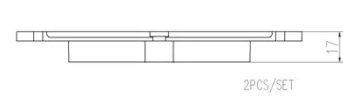

BRAKE PAD PRIME CERAMIC

P06089N

The P06089N NAO brake pad is synonymous with reliability

Brembo NAO brake pads stand out for their ultimate braking comfort, reduced friction wear and low dust mission, which makes for cleaner rims and reduced maintenance requirements. The advanced friction material in keeping with the strictest environmental standards is the main distinguishing feature of NAO compounds.

- ✓ OE-equivalent
- ✓ Brembo quality
- ✓ Safety
- ✓ Comfort
- ✓ Durability
- ✓ Dust reduction
- ✓ With accessories

Technical specifications

EAN code
8020584112700

Thickness
17 mm

Width
152 mm

Height
57 mm

Braking system
Teves

Wear indicator
Without

WVA number
21292

Accessories
With accessories
With anti-squeal shim
With piston clip

2PCS/SET

2PCS/SET