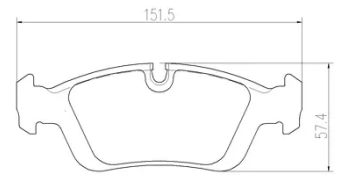

- ✓ OE-equivalent
- ✓ Brembo quality
- ✓ Safety
- ✓ Comfort
- ✓ Durability
- ✓ Dust reduction
- ✓ With accessories

Technical specifications

EAN code
8020584112700

Thickness
17 mm

Width
152 mm

Height
57 mm

Braking system
Teves

Wear indicator
Without

WVA number
21292

Accessories
With accessories
With anti-squeal shim
With piston clip

2PCS/SET

2PCS/SET

COMPATIBLE OE PART NUMBERS

34111160356 BMW

34111160357 BMW