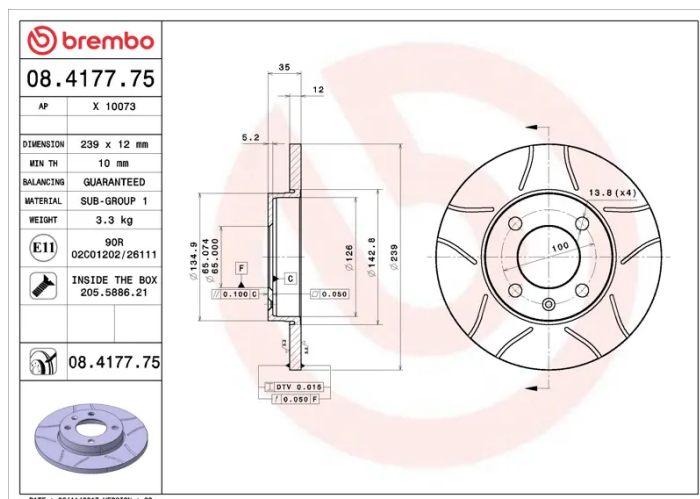

### Technical specifications

EAN code  
**8020584011201**

Axle  
**Front**

Diameter Ø  
**239 mm**

Thickness (TH)  
**12 mm**

Height (A)  
**35 mm**

Number of holes (C)  
**4**

Brake disc type  
**Solid**

Centering (B)  
**65 mm**

Min. thickness  
**10 mm**

Tightening torque  
**120 Nm**

COMPATIBLE VEHICLES