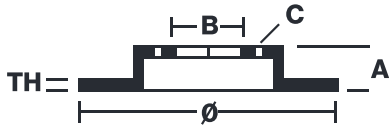

## 08.5005.14

The 08.5005.14 brake disc is synonymous with reliability

The Brembo brake disc is fully interchangeable with an Original Equipment brake disc. The control of the entire production cycle allows Brembo to offer brake discs with outstanding performance levels, reliability, durability and comfort in all conditions of use. All Brembo brake discs are accompanied by the ECE-R90 homologation.

### Technical specifications

EAN code  
**8020584012796**

Axle  
**Rear**

Diameter Ø  
**226 mm**

Thickness (TH)  
**10 mm**

Height (A)  
**71 mm**

Number of holes (C)  
**4**

Brake disc type  
**Solid**