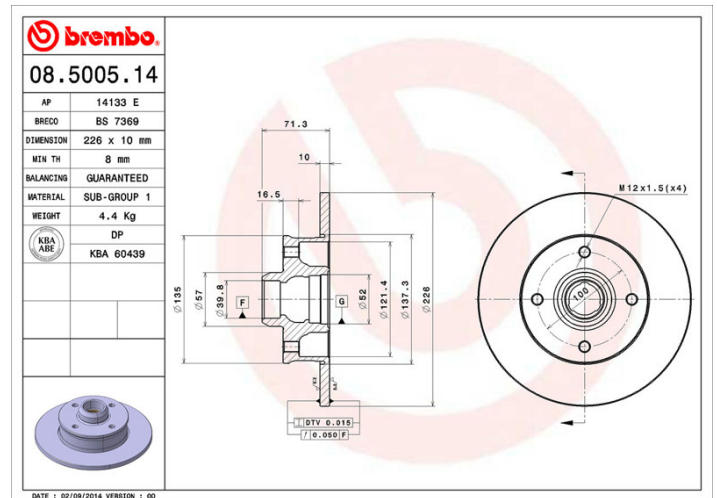

Technical specifications

EAN code
8020584012796

Axle
Rear

Diameter Ø
226 mm

Thickness (TH)
10 mm

Height (A)
71 mm

Number of holes (C)
4

Brake disc type
Solid

Centering (B)
40 mm

Min. thickness
8 mm