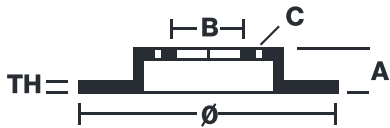

BRAKE DISC MAX

08.5005.75

The 08.5005.75 Max brake disc is synonymous with reliability

The Brembo Max brake disc features grooves on the braking surface. The special shape of the grooves generates greater fading resistance and constant renewal of friction material, quickly restoring optimum braking conditions. The UV paint completes the sporty look.

- ✓ Brembo quality
- ✓ ECE-R90 certificate
- ✓ Performance
- ✓ Sports driving
- ✓ Sporty look
- ✓ Anti-corrosion

Technical specifications

EAN code	Axle	Diameter Ø
8020584015261	Rear	226 mm
Thickness (TH)	Height (A)	Number of holes (C)
10 mm	71 mm	4
Brake disc type	Centering (B)	Min. thickness
Solid	40 mm	8 mm