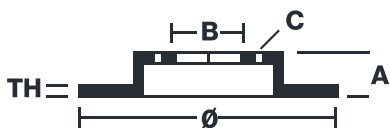

### Technical specifications

EAN code  
**8020584320518**

Axle  
**Rear**

Diameter Ø  
**300 mm**

Thickness (TH)  
**10 mm**

Height (A)  
**57,7 mm**

Number of holes (C)  
**5**

Brake disc type  
**Solid**