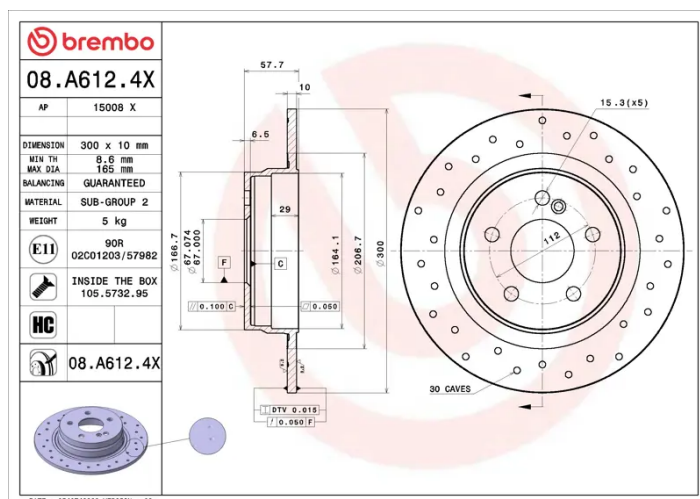

### Technical specifications

EAN code  
**8020584320518**

Axle  
**Rear**

Diameter Ø  
**300 mm**

Thickness (TH)  
**10 mm**

Height (A)  
**57,7 mm**

Number of holes (C)  
**5**

Brake disc type  
**Solid**

Centering (B)  
**67 mm**

Min. thickness  
**8,6 mm**

Tightening torque  
**130 Nm**

COMPATIBLE VEHICLES