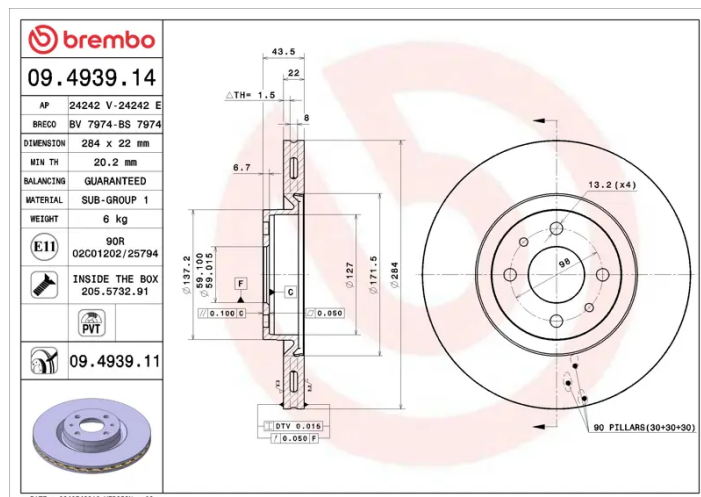

- ✓ OE-equivalent
- ✓ Brembo quality
- ✓ ECE-R90 certificate
- ✓ Safety
- ✓ PVT ventilation
- ✓ Fastening screws

Technical specifications

EAN code
8020584012505

Axle
Front

Diameter Ø
284 mm

Thickness (TH)
22 mm

Height (A)
44 mm

Number of holes (C)
4

Brake disc type
Ventilated

Centering (B)
59 mm

Min. thickness
20,2 mm

Tightening torque
98 Nm

COMPATIBLE VEHICLES

COMPATIBLE OE PART NUMBERS