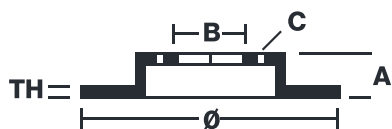

BRAKE DISC

09.4939.14

The 09.4939.14 brake disc is synonymous with reliability

The Brembo brake disc is fully interchangeable with an Original Equipment brake disc. The control of the entire production cycle allows Brembo to offer brake discs with outstanding performance levels, reliability, durability and comfort in all conditions of use. All Brembo brake discs are accompanied by the ECE-R90 homologation.

- ✓ OE-equivalent
- ✓ Brembo quality
- ✓ ECE-R90 certificate
- ✓ Safety
- ✓ PVT ventilation
- ✓ Fastening screws

Technical specifications

EAN code
8020584012505

Axle
Front

Diameter Ø
284 mm

Thickness (TH)
22 mm