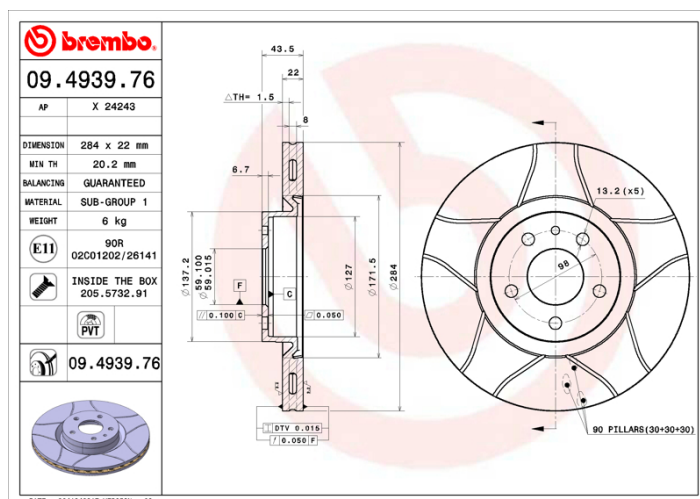

- ✓ Brembo quality
- ✓ ECE-R90 certificate
- ✓ Performance
- ✓ Sports driving
- ✓ Sporty look
- ✓ Anti-corrosion
- ✓ PVT ventilation
- ✓ Fastening screws

Technical specifications

EAN code
8020584011324

Axle
Front

Diameter Ø
284 mm

Thickness (TH)
22 mm

Height (A)
44 mm

Number of holes (C)
5

Brake disc type
Ventilated

Centering (B)
59 mm

Min. thickness
20,2 mm

Tightening torque
98 Nm