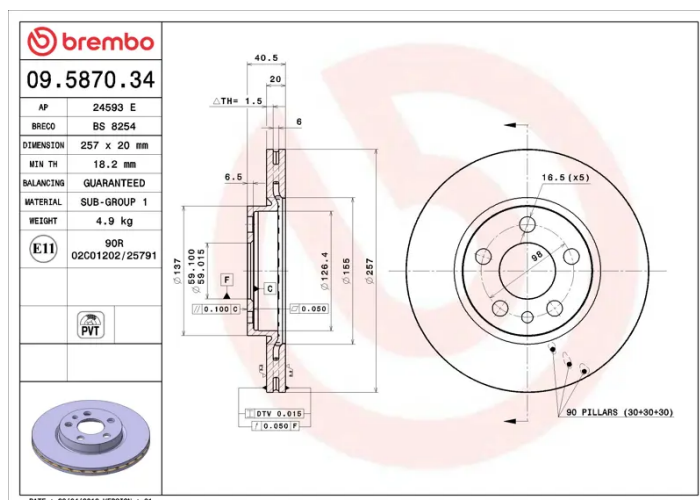

### Technical specifications

EAN code  
**8020584012635**

Axle  
**Front**

Diameter  $\varnothing$   
**257 mm**

Thickness (TH)  
**20 mm**

Height (A)  
**41 mm**

Number of holes (C)  
**5**

Brake disc type  
**Ventilated**

Centering (B)  
**59 mm**

Min. thickness  
**18,2 mm**

Tightening torque  
**100 Nm**

COMPATIBLE VEHICLES