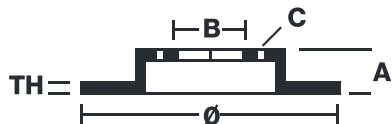

Technical specifications

EAN code **8020584024225**
Axle **Front and rear**

Diameter Ø **288 mm**

Thickness (TH) **25 mm**
Height (A) **34 mm**

Number of holes (C) **5**

Brake disc type **Ventilated**
Centering (B) **65 mm**

Min. thickness **22 mm**

Tightening torque **120 Nm**