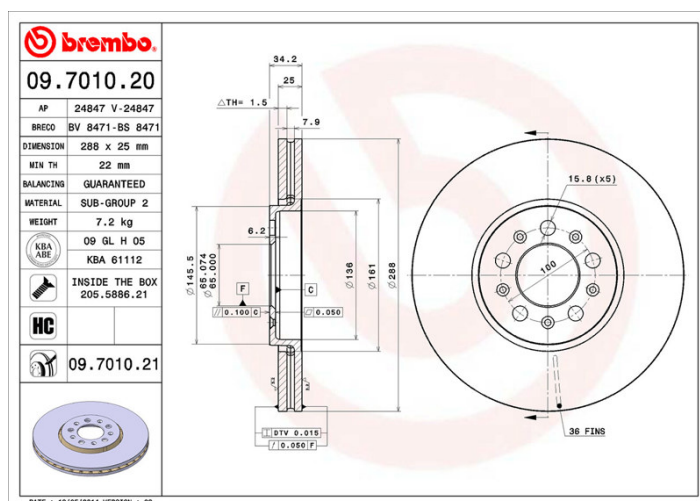

- ✓ OE-equivalent
- ✓ Brembo quality
- ✓ ECE-R90 certificate
- ✓ Safety
- ✓ High carbon
- ✓ Anti-corrosion
- ✓ Fastening screws

Technical specifications

EAN code **8020584024225**
 Axle **Front and rear**

Diameter Ø **288 mm**

Thickness (TH) **25 mm**
 Height (A) **34 mm**

Number of holes (C) **5**

Brake disc type **Ventilated**
 Centering (B) **65 mm**

Min. thickness **22 mm**

Tightening torque **120 Nm**

COMPATIBLE VEHICLES