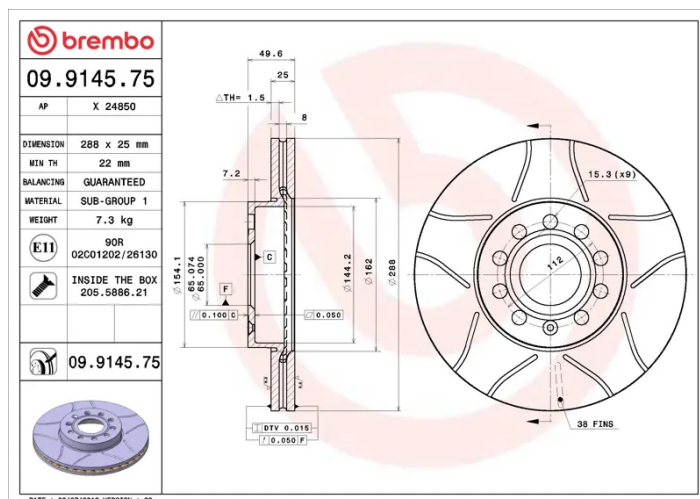

- ✓ Brembo quality
- ✓ ECE-R90 certificate
- ✓ Performance
- ✓ Sports driving
- ✓ Sporty look
- ✓ Anti-corrosion
- ✓ Fastening screws

Technical specifications

EAN code
8020584015162

Axle
Front

Diameter Ø
288 mm

Thickness (TH)
25 mm

Height (A)
50 mm

Number of holes (C)
5

Brake disc type
Ventilated

Centering (B)
65 mm

Min. thickness
22 mm

Tightening torque
120 Nm

COMPATIBLE VEHICLES