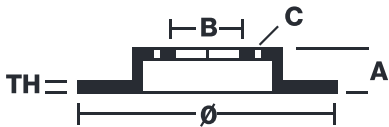

Technical specifications