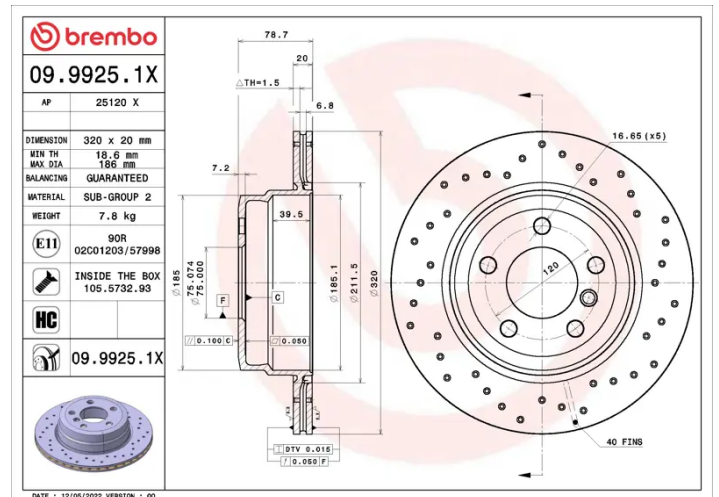

- ✓ Brembo quality
- ✓ ECE-R90 certificate
- ✓ Performance
- ✓ Sports driving
- ✓ Sporty look
- ✓ High carbon
- ✓ Anti-corrosion
- ✓ Fastening screws

Technical specifications

EAN code
8020584320495

Axle
Rear

Diameter Ø
320 mm

Thickness (TH)
20 mm

Height (A)
78,7 mm

Number of holes (C)
5

Brake disc type
Ventilated

Centering (B)
75 mm

Min. thickness
18,6 mm

COMPATIBLE OE PART NUMBERS