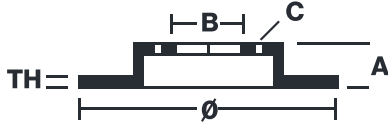

BRAKE DISC PAINTED

09.A727.11

The 09.A727.11 painted brake disc is synonymous with reliability

The Brembo brake disc with special UV paint treatment guarantees superior corrosion resistance for the product, thanks to the protective coating on the outer edges and on the disc hub. The UV paint not only gives the disc a clean, shiny appearance but is also beneficial for the environment as the water-based UV paint treatment does not require the use of chemical solvents and is a low energy consumption process.

- ✓ OE-equivalent
- ✓ Brembo quality
- ✓ ECE-R90 certificate
- ✓ Safety
- ✓ High carbon
- ✓ Anti-corrosion
- ✓ Fastening screws

Technical specifications

EAN code
8020584210390

Axle
Front

Diameter Ø
280 mm