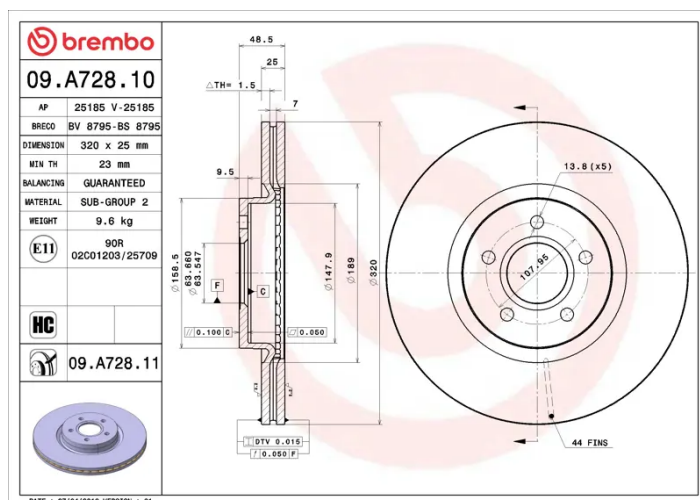

### Technical specifications

EAN code  
**8020584020562**

Axle  
**Front**

Diameter  $\varnothing$   
**320** mm

Thickness (TH)  
**25** mm

Height (A)  
**49** mm

Number of holes (C)  
**5**

Brake disc type  
**Ventilated**

Centering (B)  
**64** mm

Min. thickness  
**23** mm

Tightening torque  
**130** Nm

COMPATIBLE VEHICLES