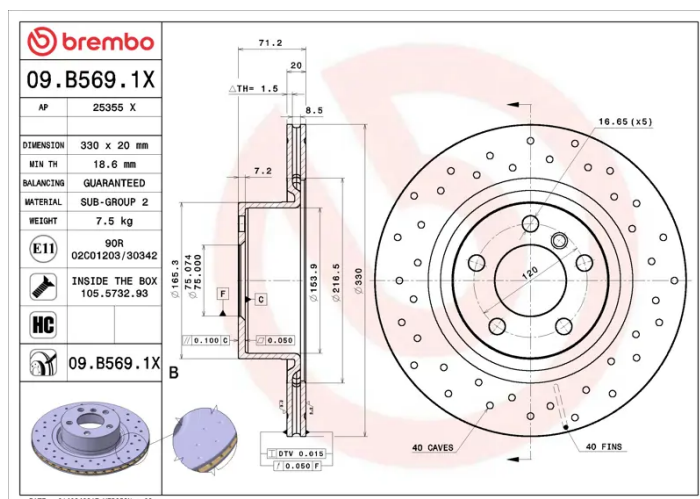

- ✓ Brembo quality
- ✓ ECE-R90 certificate
- ✓ Performance
- ✓ Sports driving
- ✓ Sporty look
- ✓ High carbon
- ✓ Anti-corrosion
- ✓ Fastening screws

Technical specifications

EAN code
8020584228463

Axle
Rear

Diameter Ø
330 mm

Thickness (TH)
20 mm

Height (A)
71 mm

Number of holes (C)
5

Brake disc type
Ventilated

Centering (B)
75 mm

Min. thickness
18,6 mm

COMPATIBLE VEHICLES