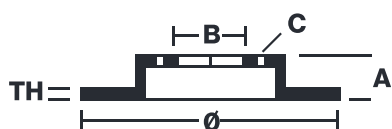

Technical specifications