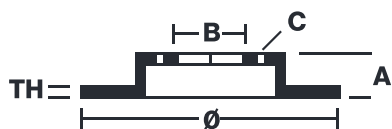

## 09.B788.1S

Sport brake disc 09.B788.1S belongs to Brembo Cool Line

The Sport brake disc features TY3 grooves and the Brembo logo on the braking surface. These features provide an improved pedal feeling, more braking grip and greater fading resistance for better performance.

### Technical specifications

EAN code	Axle	Diameter Ø
-	Rear	330 mm
Thickness (TH)	Height (A)	Number of holes (C)
22 mm	42 mm	5
Brake disc type	Centering (B)	Min. thickness
Ventilated	67 mm	20 mm

COMPATIBLE VEHICLES