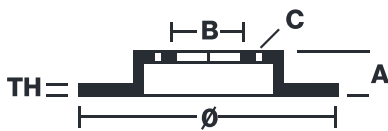

Technical specifications

EAN code	Axle	Diameter Ø
-	Front	345 mm
Thickness (TH)	Height (A)	Number of holes (C)
30 mm	52 mm	5
Brake disc type	Centering (B)	Min. thickness
Ventilated	68 mm	28 mm

COMPATIBLE VEHICLES