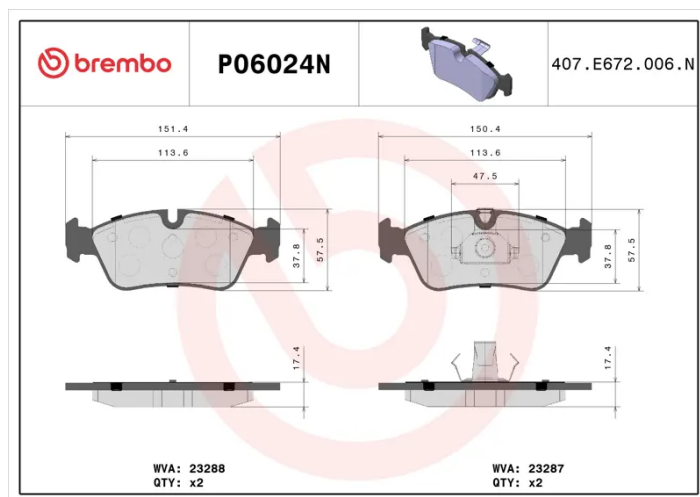

## Technical specifications

EAN code <b>8020584095843</b>	Axle <b>Front</b>	Thickness <b>17 mm</b>
Width <b>150 mm</b>	Height <b>58 mm</b>	Braking system <b>Teves</b>
Wear indicator <b>Prepared for wear indicator</b>	WVA number <b>23287,23288</b>	Accessories <b>With accessories With anti-squeal shim With piston clip</b>