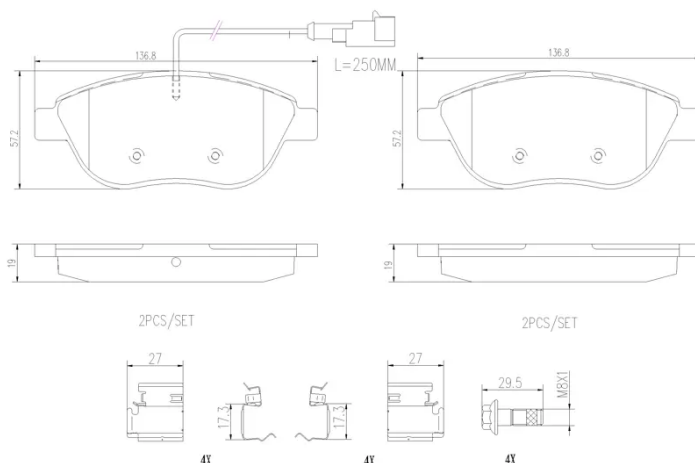

BRAKE PAD PRIME CERAMIC P23137N

The P23137N NAO brake pad is synonymous with reliability

Brembo NAO brake pads stand out for their ultimate braking comfort, reduced friction wear and low dust mission, which makes for cleaner rims and reduced maintenance requirements. The advanced friction material in keeping with the strictest environmental standards is the main distinguishing feature of NAO compounds.

- ✓ OE-equivalent
- ✓ Brembo quality
- ✓ Safety
- ✓ Comfort
- ✓ Durability
- ✓ Dust reduction
- ✓ With accessories

Technical specifications

EAN code
8020584116890

Axle
Front

Thickness
19 mm

Width
137 mm

Height
57 mm

Braking system
Bosch

Wear indicator
Electric

WVA number
23709,23708

Accessories
With anti-squeal shim
With accessories
With brake caliper bolts

COMPATIBLE VEHICLES