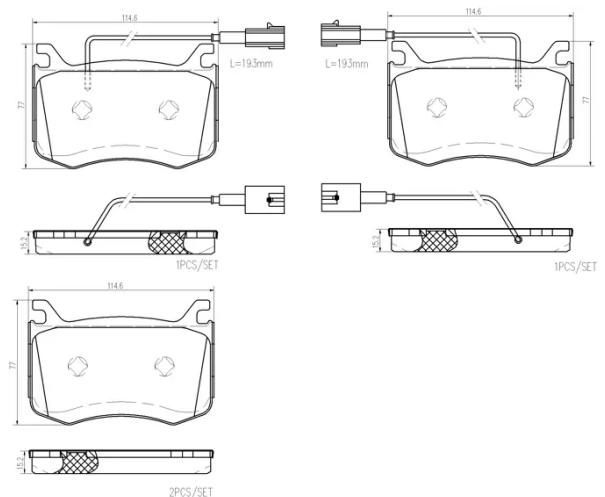

- ✓ OE-equivalent
- ✓ Brembo quality
- ✓ Safety
- ✓ Comfort
- ✓ Durability
- ✓ Dust reduction
- ✓ With accessories

Technical specifications

EAN code 8020584115442	Axle Front	Thickness 15 mm
Width 115 mm	Height 77 mm	Braking system Brembo
Wear indicator Electric	WVA number 22091,22092,22093	Accessories With anti-squeal shim