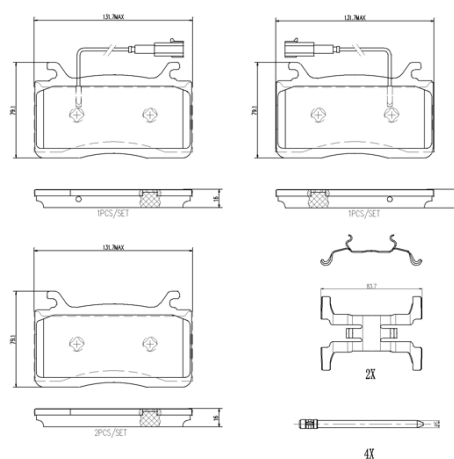

- ✓ OE-equivalent
- ✓ Brembo quality
- ✓ Safety
- ✓ Comfort
- ✓ Durability
- ✓ Dust reduction
- ✓ With accessories

Technical specifications

EAN code 8020584123201	Thickness 15 mm	
Width 132 mm	Height 79 mm	Braking system Brembo
Wear indicator Electric	WVA number 22507,22508,22509	Accessories With accessories With anti-squeal shim