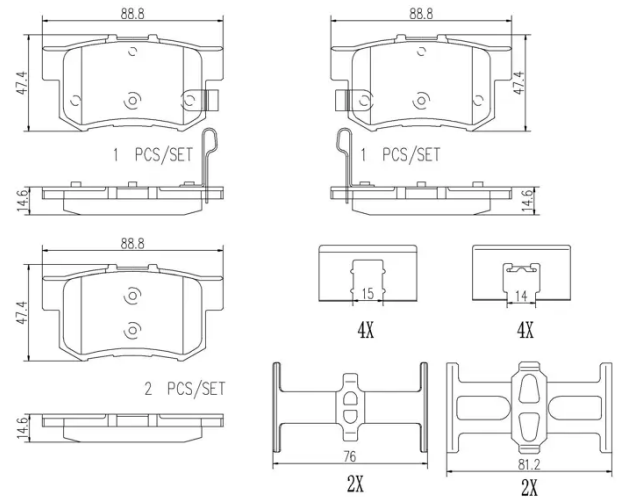

## Technical specifications

EAN code <b>8020584097632</b>	Axle <b>Rear</b>	Thickness <b>15 mm</b>
Width <b>89 mm</b>	Height <b>47 mm</b>	Braking system <b>Akebono</b>
Wear indicator <b>Acoustic</b>	WVA number <b>21719,23652,21720,21721</b>	Accessories <b>With anti-squeal shim</b>