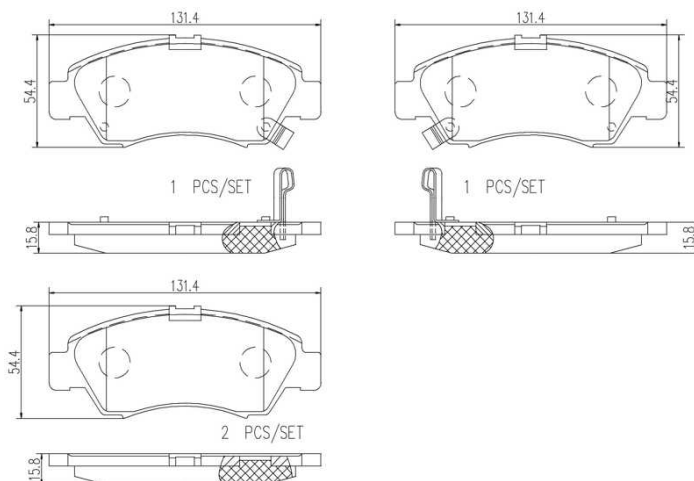

## Technical specifications

EAN code <b>8020584086292</b>	Axle <b>Front</b>	Thickness <b>16 mm</b>
Width <b>131 mm</b>	Height <b>55 mm</b>	Braking system <b>Akebono</b>
Wear indicator <b>Acoustic</b>	WVA number <b>21699,21697,21698</b>	Accessories <b>With anti-squeal shim</b>