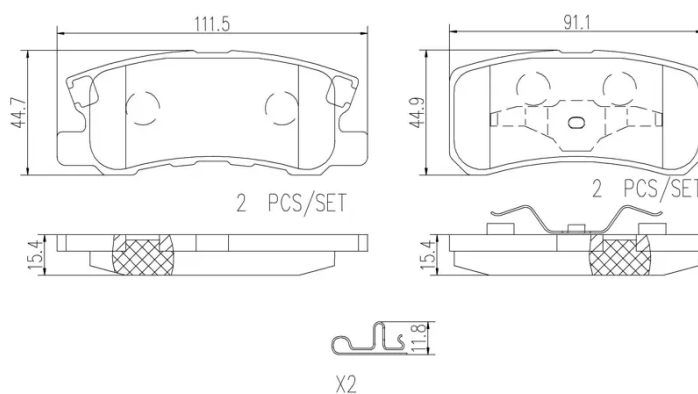

- ✓ OE-equivalent
- ✓ Brembo quality
- ✓ Safety
- ✓ Comfort
- ✓ Durability
- ✓ Dust reduction
- ✓ With accessories

Technical specifications

EAN code 8020584112434	Axle Rear	Thickness 15 mm
Width 91 mm	Height 45 mm	Braking system Akebono
Wear indicator Acoustic	WVA number 23582,23583	Accessories With piston clip With accessories With anti-squeal shim