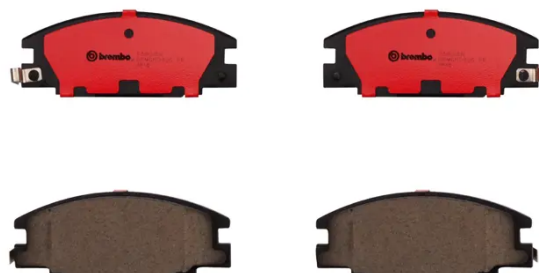

BRAKE PAD PRIME CERAMIC P59015N

The P59015N NAO brake pad is
synonymous with reliability

Brembo NAO brake pads stand out for their ultimate braking comfort, reduced friction wear and low dust mission, which makes for cleaner rims and reduced maintenance requirements. The advanced friction material in keeping with the strictest environmental standards is the main distinguishing feature of NAO compounds.

- ✓ OE-equivalent
- ✓ Brembo quality
- ✓ Safety
- ✓ Comfort
- ✓ Durability
- ✓ Dust reduction
- ✓ With accessories

Technical specifications

EAN code 8020584085189	Axle Front	Thickness 17 mm
Width 127 mm	Height 51 mm	Braking system Akebono
Wear indicator Acoustic	WVA number 21544,21543	Accessories With anti-squeal shim