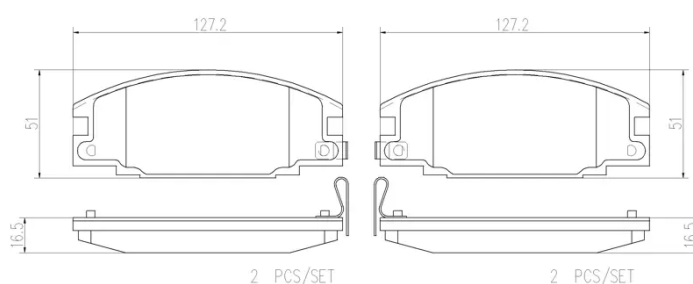

- ✓ OE-equivalent
- ✓ Brembo quality
- ✓ Safety
- ✓ Comfort
- ✓ Durability
- ✓ Dust reduction
- ✓ With accessories

Technical specifications

EAN code 8020584085189	Axle Front	Thickness 17 mm
Width 127 mm	Height 51 mm	Braking system Akebono
Wear indicator Acoustic	WVA number 21544,21543	Accessories With anti-squeal shim