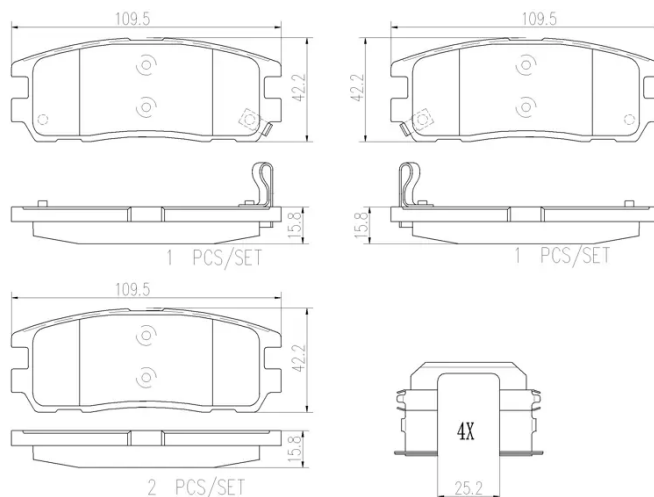

## Technical specifications

EAN code <b>8020584099070</b>	Axle <b>Rear</b>	Thickness <b>16 mm</b>
Width <b>110 mm</b>	Height <b>42 mm</b>	Braking system <b>Sumitomo</b>
Wear indicator <b>Acoustic</b>	WVA number <b>21875,21876,21877</b>	Accessories <b>With anti-squeal shim</b>