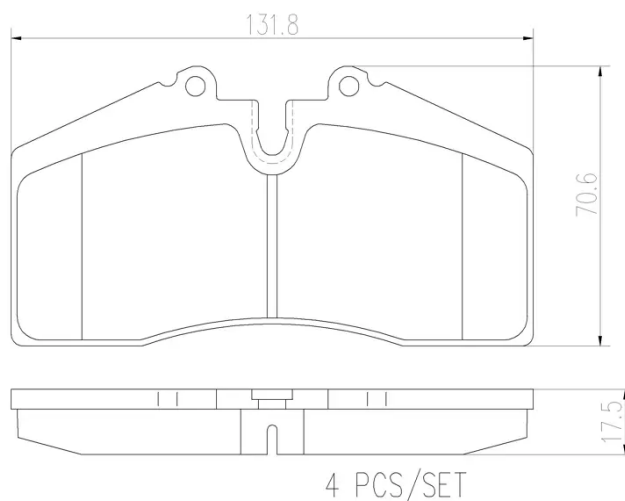

- ✓ OE-equivalent
- ✓ Brembo quality
- ✓ Safety
- ✓ Comfort
- ✓ Durability
- ✓ Dust reduction
- ✓ With accessories

Technical specifications

EAN code 8020584089590	Axle Front and rear	Thickness 18 mm
Width 132 mm	Height 71 mm	Braking system Brembo
Wear indicator Prepared for wear indicator	WVA number 20953	Accessories With anti-squeal shim