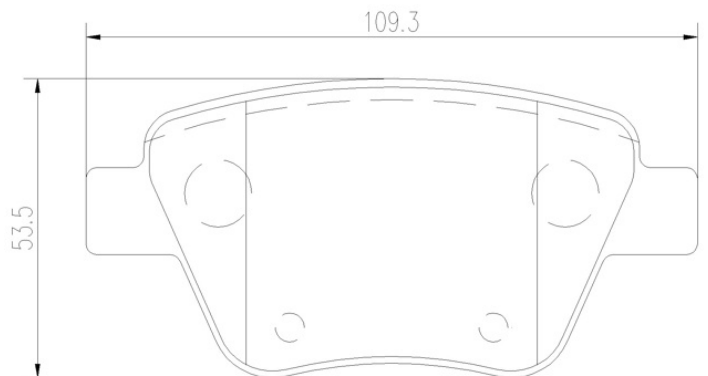

- ✓ OE-equivalent
- ✓ Brembo quality
- ✓ Safety
- ✓ Comfort
- ✓ Durability
- ✓ Dust reduction
- ✓ With accessories

Technical specifications

| | | |
|----------------------------------|----------------------------|---|
| EAN code 8020584109700 | Axle Rear | Thickness 17 mm |
| Width 109 mm | Height 54 mm | Braking system Bosch |
| Wear indicator Without | WVA number 24563 | Accessories With anti-squeal shim |