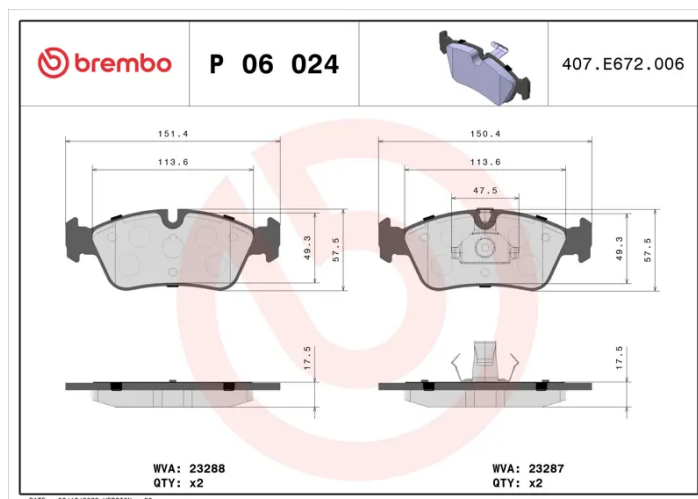

### Technical specifications

EAN code <b>8020584050248</b>	Axle <b>Front</b>	Thickness <b>18 mm</b>
Width <b>151 mm</b>	Height <b>58 mm</b>	Braking system <b>Teves</b>
Wear indicator <b>Prepared for wear indicator</b>	WVA number <b>23287,23288</b>	Accessories <b>With accessories With anti-squeal shim With piston clip</b>