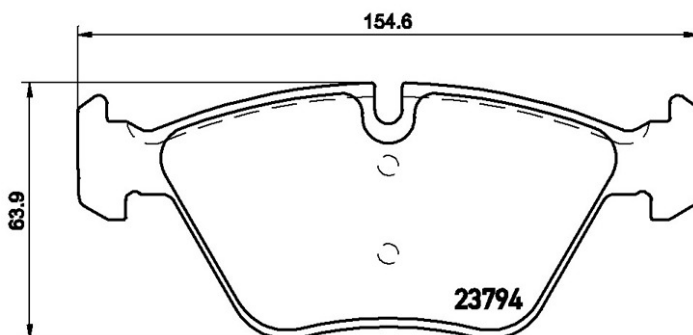

## P 06 036X

The P 06 036X Xtra brake pad is synonymous with reliability

Brembo Xtra brake pads, developed to enhance the advantages of the Xtra and Max discs, are made using the special BRM X L01 compound which consists of more than 30 different components. Compared with the compound used for original-equivalent pads, the new solution assures a higher friction coefficient, which translates to more precise and stable braking, at both high and low temperatures. All this makes for greater driving comfort and improved pedal modularity, without compromising the product's mileage output.

### Technical specifications

EAN code	Axle	Thickness
<b>8020584068502</b>	<b>Front</b>	<b>20 mm</b>
Width	Height	Braking system
<b>155 mm</b>	<b>64 mm</b>	<b>Teves</b>
Wear indicator	WVA number	
<b>Prepared for wear indicator</b>	<b>23968,23794</b>	