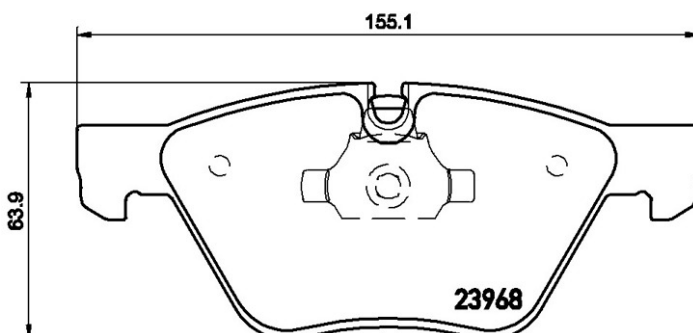

### Technical specifications

EAN code	Axle	Thickness
<b>8020584068502</b>	<b>Front</b>	<b>20 mm</b>
Width	Height	Braking system
<b>155 mm</b>	<b>64 mm</b>	<b>Teves</b>
Wear indicator	WVA number	
<b>Prepared for wear indicator</b>	<b>23968,23794</b>	