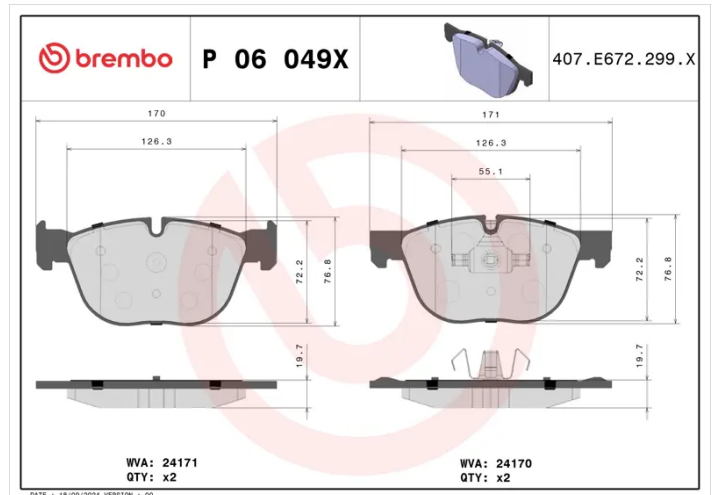

BRAKE PAD XTRA P 06 049X

The P 06 049X Xtra brake pad is synonymous with reliability

Brembo Xtra brake pads, developed to enhance the advantages of the Xtra and Max discs, are made using the special BRM X L01 compound which consists of more than 30 different components. Compared with the compound used for original-equivalent pads, the new solution assures a higher friction coefficient, which translates to more precise and stable braking, at both high and low temperatures. All this makes for greater driving comfort and improved pedal modularity, without compromising the product's mileage output.

- ✓ OE-equivalent
- ✓ Brembo quality
- ✓ ECE-R90 certificate
- ✓ Safety
- ✓ Performance
- ✓ Sports driving

Technical specifications

EAN code 8020584121405	Axle Front	Thickness 20 mm
Width 171 mm	Height 77 mm	Braking system Teves
Wear indicator Prepared for wear indicator	WVA number 24170,24171	Accessories With anti-squeal shim