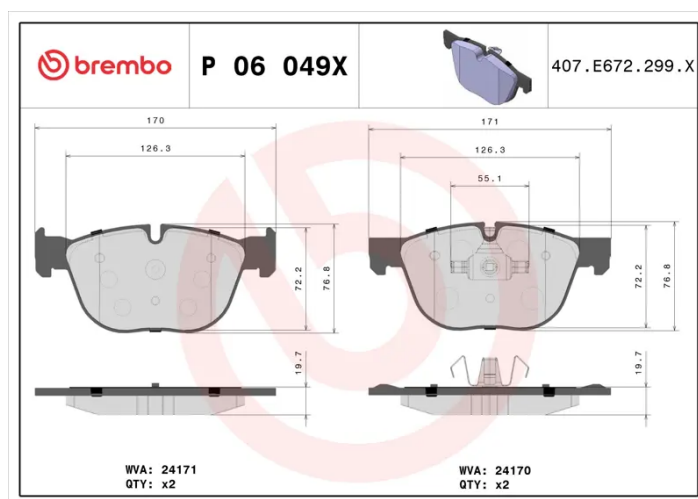

BRAKE PAD XTRA

P 06 049X

The P 06 049X Xtra brake pad is synonymous with reliability

Brembo Xtra brake pads, developed to enhance the advantages of the Xtra and Max discs, are made using the special BRM X L01 compound which consists of more than 30 different components. Compared with the compound used for original-equivalent pads, the new solution assures a higher friction coefficient, which translates to more precise and stable braking, at both high and low temperatures. All this makes for greater driving comfort and improved pedal modularity, without compromising the product's mileage output.

- ✓ OE-equivalent
- ✓ Brembo quality
- ✓ ECE-R90 certificate
- ✓ Safety
- ✓ Performance
- ✓ Sports driving

Technical specifications

EAN code 8020584121405	Axle Front	Thickness 20 mm
Width 171 mm	Height 77 mm	Braking system Teves
Wear indicator Prepared for wear indicator	WVA number 24170,24171	Accessories With anti-squeal shim