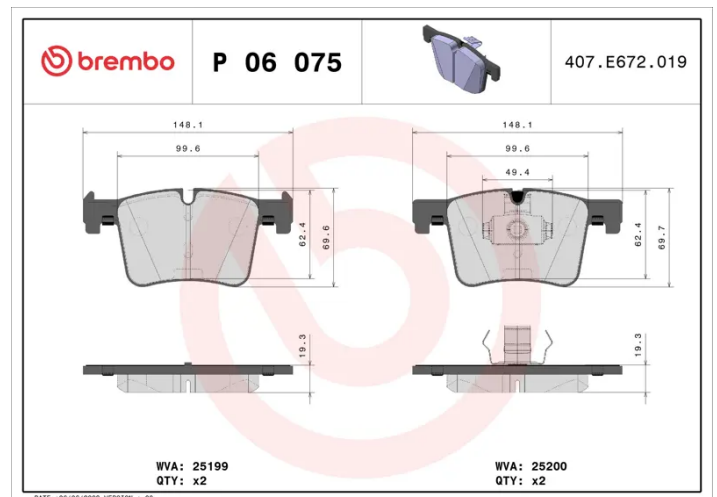

BRAKE PAD

P 06 075

The P 06 075 brake pad is synonymous with reliability

The Brembo brake pad guarantees ultimate safety when braking thanks to the use of more than 100 different compounds, designed according to the type of vehicle and use. Stopping distances reduced to a minimum, maximum driving comfort and silent operation are the most important features of Brembo materials. Brembo brake pads are supplied together with an extensive range of accessories and assembly kits for professional-standard installation.

- ✓ OE-equivalent
- ✓ Brembo quality
- ✓ ECE-R90 certificate
- ✓ Safety
- ✓ Performance
- ✓ Comfort
- ✓ With accessories

Technical specifications

EAN code 8020584102695	Axle Front	Thickness 19 mm
Width 148 mm	Height 70 mm	Braking system Bosch
Wear indicator Prepared for wear indicator	WVA number 25199,25200	Accessories With accessories With anti-squeal shim With piston clip