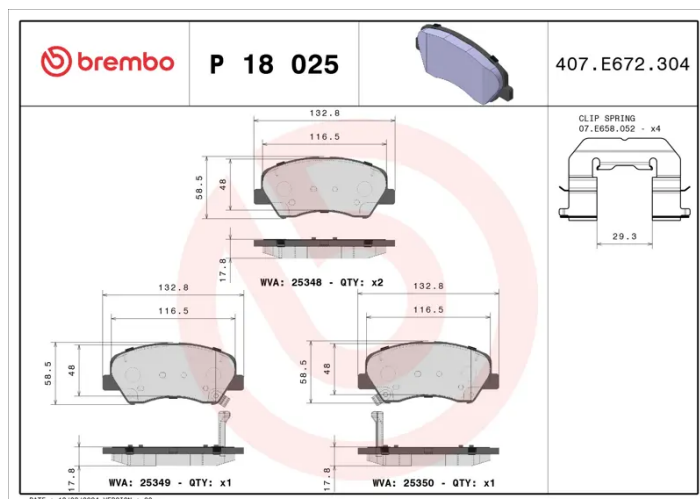

BRAKE PAD

P 18 025

The P 18 025 brake pad is synonymous with reliability

The Brembo brake pad guarantees ultimate safety when braking thanks to the use of more than 100 different compounds, designed according to the type of vehicle and use. Stopping distances reduced to a minimum, maximum driving comfort and silent operation are the most important features of Brembo materials. Brembo brake pads are supplied together with an extensive range of accessories and assembly kits for professional-standard installation.

- ✓ OE-equivalent
- ✓ Brembo quality
- ✓ ECE-R90 certificate
- ✓ Safety
- ✓ Performance
- ✓ Comfort
- ✓ With accessories

Technical specifications

EAN code 8020584108772	Axle Front	Thickness 18 mm
Width 133 mm	Height 58 mm	Braking system Mando
Wear indicator Acoustic	WVA number 25348,25349,25350	Accessories With accessories