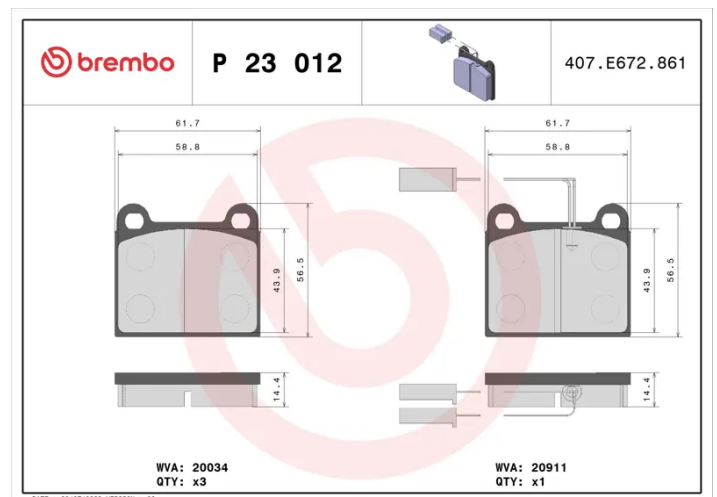

- ✓ OE-equivalent
- ✓ Brembo quality
- ✓ ECE-R90 certificate
- ✓ Safety
- ✓ Performance
- ✓ Comfort

Technical specifications

EAN code 8020584050828	Axle Front	Thickness 15 mm
Width 61 mm	Height 57 mm	Braking system Teves
Wear indicator Electric	WVA number 20034,20911	Accessories With anti-squeal shim