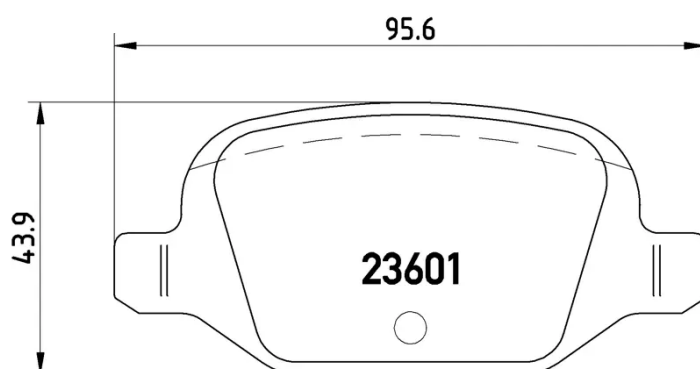

BRAKE PAD

P 23 064

The P 23 064 brake pad is synonymous with reliability

The Brembo brake pad guarantees ultimate safety when braking thanks to the use of more than 100 different compounds, designed according to the type of vehicle and use. Stopping distances reduced to a minimum, maximum driving comfort and silent operation are the most important features of Brembo materials. Brembo brake pads are supplied together with an extensive range of accessories and assembly kits for professional-standard installation.

- ✓ OE-equivalent
- ✓ Brembo quality
- ✓ ECE-R90 certificate
- ✓ Safety
- ✓ Performance
- ✓ Comfort
- ✓ With accessories

Technical specifications

EAN code 8020584051344	Axle Rear	Thickness 14 mm
Width 96 mm	Height 44 mm	Braking system Lucas
Wear indicator Without	WVA number 23601	Accessories With anti-squeal shim With brake caliper bolts With accessories