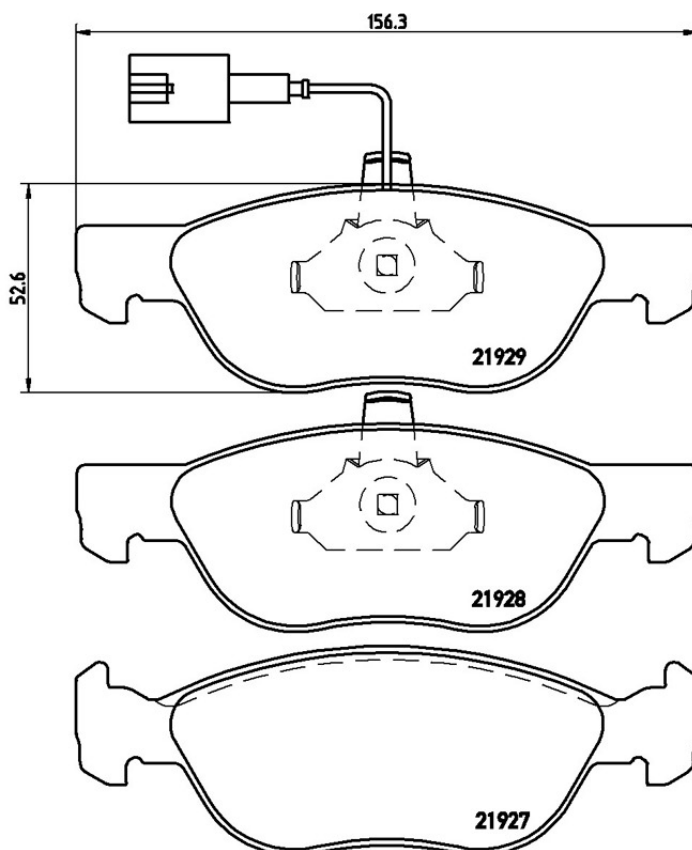

BRAKE PAD

P 23 070

The P 23 070 brake pad is synonymous with reliability

The Brembo brake pad guarantees ultimate safety when braking thanks to the use of more than 100 different compounds, designed according to the type of vehicle and use. Stopping distances reduced to a minimum, maximum driving comfort and silent operation are the most important features of Brembo materials. Brembo brake pads are supplied together with an extensive range of accessories and assembly kits for professional-standard installation.

- ✓ OE-equivalent
- ✓ Brembo quality
- ✓ ECE-R90 certificate
- ✓ Safety
- ✓ Performance
- ✓ Comfort

Technical specifications

EAN code	Axle	Thickness
8020584051405	Front	18 mm
Width	Height	Braking system
156 mm	53 mm	Teves
Wear indicator	WVA number	Accessories
Electric	21927,21928,21929	With piston clip