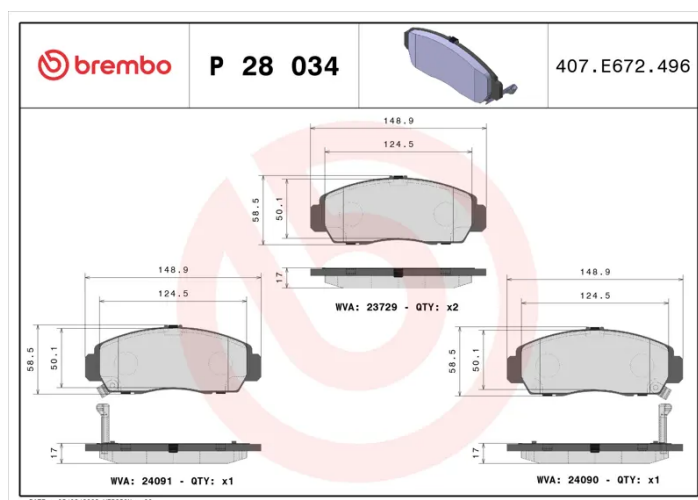

BRAKE PAD

P 28 034

The P 28 034 brake pad is synonymous with reliability

The Brembo brake pad guarantees ultimate safety when braking thanks to the use of more than 100 different compounds, designed according to the type of vehicle and use. Stopping distances reduced to a minimum, maximum driving comfort and silent operation are the most important features of Brembo materials. Brembo brake pads are supplied together with an extensive range of accessories and assembly kits for professional-standard installation.

- ✓ OE-equivalent
- ✓ Brembo quality
- ✓ ECE-R90 certificate
- ✓ Safety
- ✓ Performance
- ✓ Comfort

Technical specifications

EAN code 8020584052686	Axle Front	Thickness 17 mm
Width 149 mm	Height 59 mm	Braking system Nissin
Wear indicator Acoustic	WVA number 23729,24090,24091	Accessories With anti-squeal shim