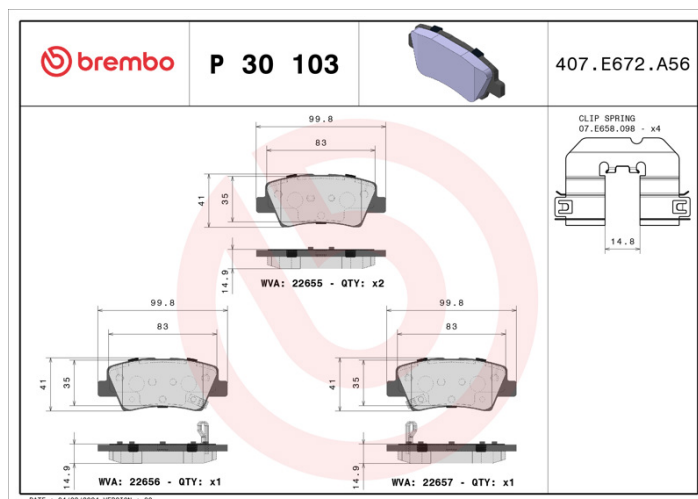

BRAKE PAD

P 30 103

The P 30 103 brake pad is synonymous with reliability

The Brembo brake pad guarantees ultimate safety when braking thanks to the use of more than 100 different compounds, designed according to the type of vehicle and use. Stopping distances reduced to a minimum, maximum driving comfort and silent operation are the most important features of Brembo materials. Brembo brake pads are supplied together with an extensive range of accessories and assembly kits for professional-standard installation.

- ✓ OE-equivalent
- ✓ Brembo quality
- ✓ ECE-R90 certificate
- ✓ Safety
- ✓ Performance
- ✓ Comfort
- ✓ With accessories

Technical specifications

EAN code 8020584069998	Axle Rear	Thickness 15 mm
Width 100 mm	Height 41 mm	Braking system Akebono
Wear indicator Acoustic	WVA number 22655,22656,22657	Accessories With accessories With anti-squeal shim