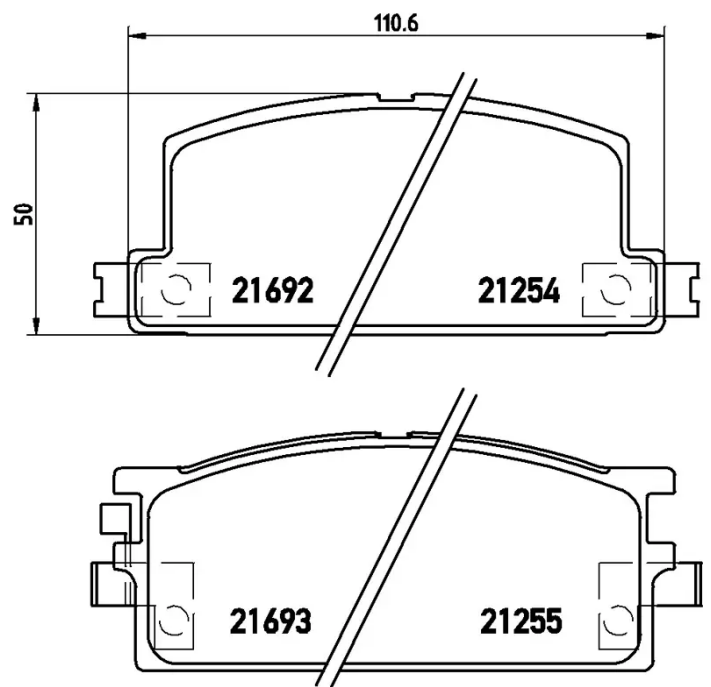

### Technical specifications

EAN code	Axle	Thickness
8020584052907	Front	15 mm
Width	Height	Braking system
111 mm	50 mm	Akebono
Wear indicator	Accessories	
Acoustic	With anti-squeal shim	

COMPATIBLE VEHICLES