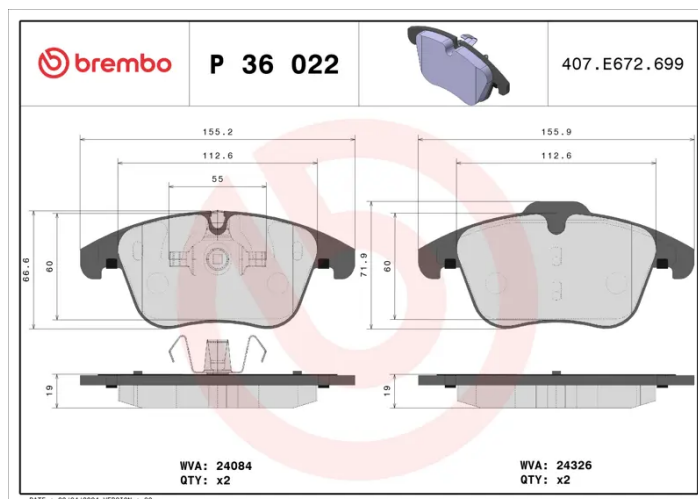

BRAKE PAD

P 36 022

The P 36 022 brake pad is synonymous with reliability

The Brembo brake pad guarantees ultimate safety when braking thanks to the use of more than 100 different compounds, designed according to the type of vehicle and use. Stopping distances reduced to a minimum, maximum driving comfort and silent operation are the most important features of Brembo materials. Brembo brake pads are supplied together with an extensive range of accessories and assembly kits for professional-standard installation.

- ✓ OE-equivalent
- ✓ Brembo quality
- ✓ ECE-R90 certificate
- ✓ Safety
- ✓ Performance
- ✓ Comfort
- ✓ With accessories

Technical specifications

EAN code
8020584060889

Axle
Front

Thickness
19 mm

Width
156 mm

Height
67 mm

Braking system
Teves

Wear indicator
Prepared for wear indicator

WVA number
24084,24326

Accessories
With piston clip
With anti-squeal shim
With accessories

COMPATIBLE VEHICLES