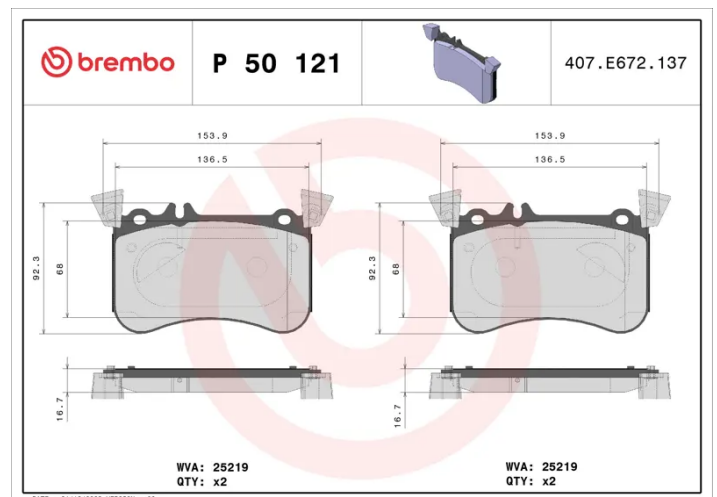

### Technical specifications

|  |                            |   |
|--|----------------------------|---|
| EAN code<br><b>8020584112649</b>                     | Axle<br><b>Front</b>       | Thickness<br><b>17 mm</b>   |
| Width<br><b>154 mm</b>                               | Height<br><b>92 mm</b>     | Braking system<br><b>Brembo</b>                                     |
| Wear indicator<br><b>Prepared for wear indicator</b> | WVA number<br><b>25219</b> | Accessories<br><b>With anti-squeal shim<br/>With counterweights</b> |