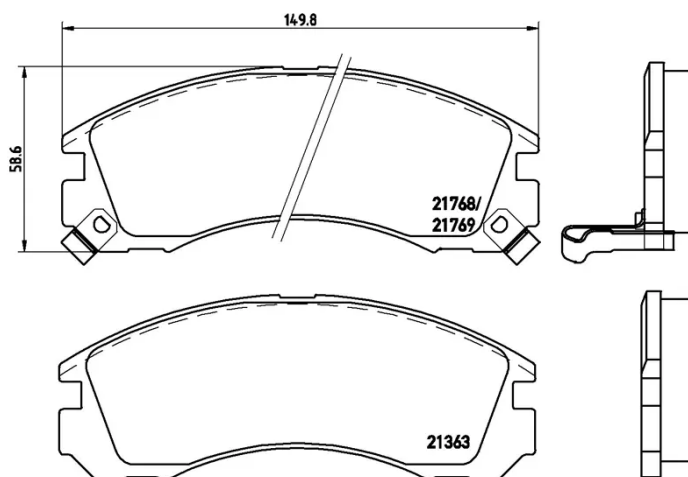

BRAKE PAD

P 54 017

The P 54 017 brake pad is synonymous with reliability

The Brembo brake pad guarantees ultimate safety when braking thanks to the use of more than 100 different compounds, designed according to the type of vehicle and use. Stopping distances reduced to a minimum, maximum driving comfort and silent operation are the most important features of Brembo materials. Brembo brake pads are supplied together with an extensive range of accessories and assembly kits for professional-standard installation.

- ✓ OE-equivalent
- ✓ Brembo quality
- ✓ ECE-R90 certificate
- ✓ Safety
- ✓ Performance
- ✓ Comfort

Technical specifications

EAN code 8020584054642	Axle Front	Thickness 16 mm
Width 150 mm	Height 59 mm	Braking system Akebono
Wear indicator Acoustic	WVA number 21768,21769,21363	Accessories With anti-squeal shim