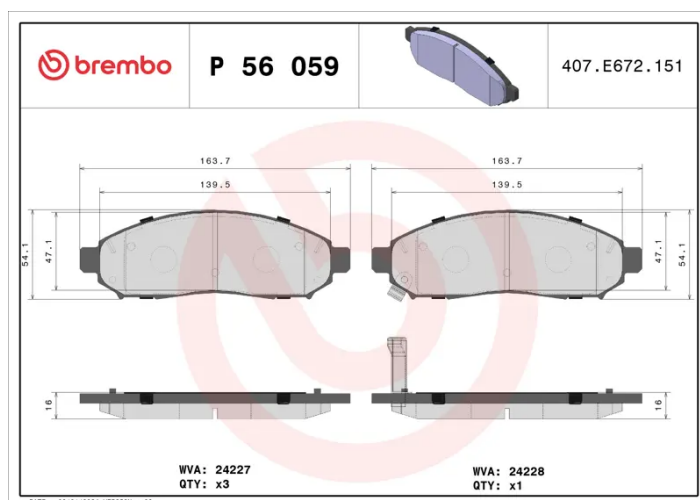

BRAKE PAD

P 56 059

The P 56 059 brake pad is synonymous with reliability

The Brembo brake pad guarantees ultimate safety when braking thanks to the use of more than 100 different compounds, designed according to the type of vehicle and use. Stopping distances reduced to a minimum, maximum driving comfort and silent operation are the most important features of Brembo materials. Brembo brake pads are supplied together with an extensive range of accessories and assembly kits for professional-standard installation.

- ✓ OE-equivalent
- ✓ Brembo quality
- ✓ ECE-R90 certificate
- ✓ Safety
- ✓ Performance
- ✓ Comfort

Technical specifications

EAN code 8020584061442	Axle Front	Thickness 17 mm
Width 164 mm	Height 54 mm	Braking system Tokico
Wear indicator Acoustic	WVA number 24227,24228	Accessories With anti-squeal shim