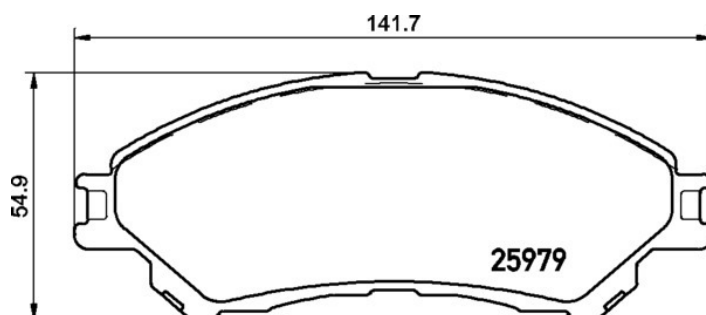

BRAKE PAD

P 79 032

The P 79 032 brake pad is synonymous with reliability

The Brembo brake pad guarantees ultimate safety when braking thanks to the use of more than 100 different compounds, designed according to the type of vehicle and use. Stopping distances reduced to a minimum, maximum driving comfort and silent operation are the most important features of Brembo materials. Brembo brake pads are supplied together with an extensive range of accessories and assembly kits for professional-standard installation.

- ✓ OE-equivalent
- ✓ Brembo quality
- ✓ ECE-R90 certificate
- ✓ Safety
- ✓ Performance
- ✓ Comfort

Technical specifications

EAN code	Axle	Thickness
8020584080962	Front	16 mm
Width	Height	Braking system
142 mm	55 mm	Sumitomo
Wear indicator	WVA number	
Acoustic	25979	