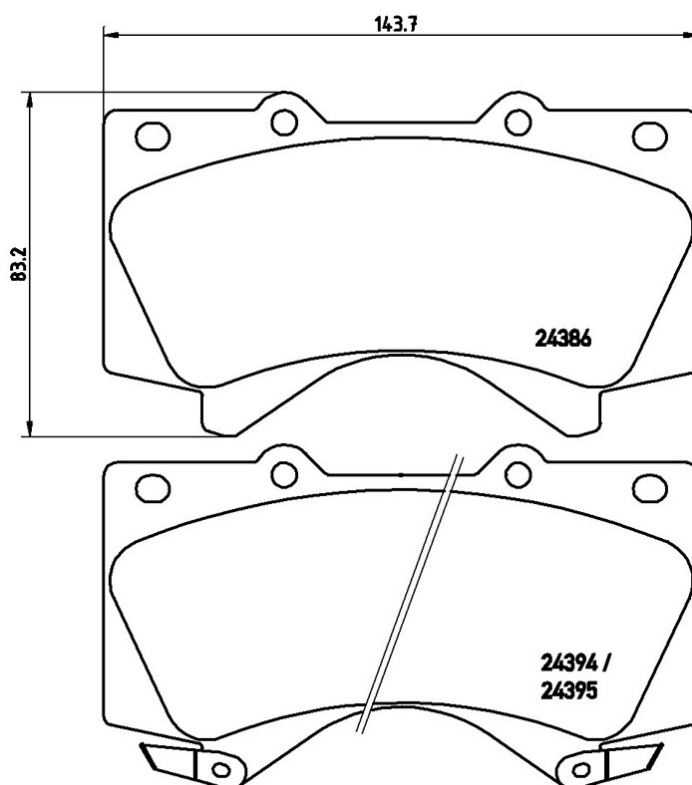

### Technical specifications

EAN code	Axle	Thickness
<b>8020584090930</b>	<b>Front</b>	<b>18 mm</b>
Width	Height	Braking system
<b>144 mm</b>	<b>83 mm</b>	<b>Advics</b>
Wear indicator	WVA number	
<b>Acoustic</b>	<b>24386,24394,24395</b>	