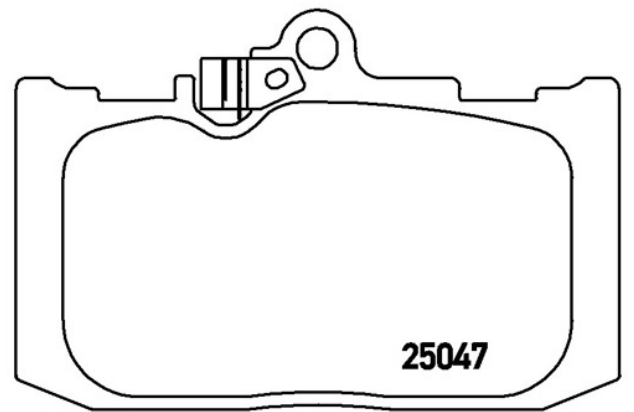

BRAKE PAD

P 83 131

The P 83 131 brake pad is synonymous with reliability

The Brembo brake pad guarantees ultimate safety when braking thanks to the use of more than 100 different compounds, designed according to the type of vehicle and use. Stopping distances reduced to a minimum, maximum driving comfort and silent operation are the most important features of Brembo materials. Brembo brake pads are supplied together with an extensive range of accessories and assembly kits for professional-standard installation.

- ✓ OE-equivalent
- ✓ Brembo quality
- ✓ ECE-R90 certificate
- ✓ Safety
- ✓ Performance
- ✓ Comfort

Technical specifications

EAN code
8020584103777

Axle
Front

Thickness
18 mm

Width
119 mm

Height
78 mm

Braking system
Advics

Wear indicator
Acoustic

WVA number
25047,24965

COMPATIBLE VEHICLES

COMPATIBLE OE PART NUMBERS

0446530491 LEXUS

044653051079 LEXUS