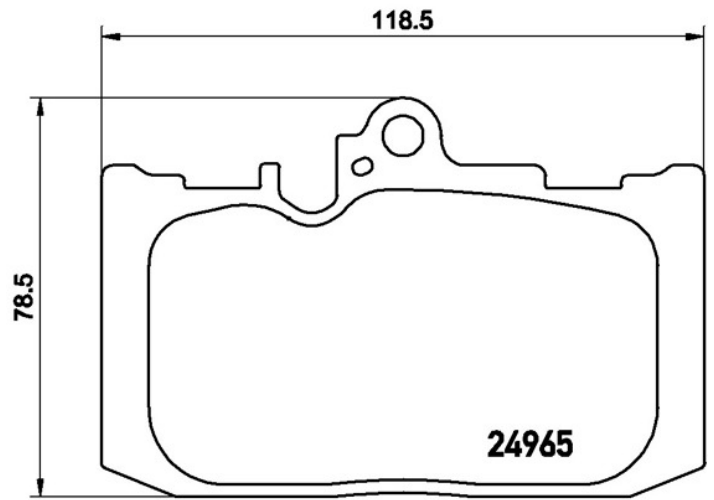

Technical specifications

EAN code
8020584103777

Axle
Front

Thickness
18 mm

Width
119 mm

Height
78 mm

Braking system
Advics

Wear indicator
Acoustic

WVA number
25047,24965

COMPATIBLE VEHICLES

COMPATIBLE OE PART NUMBERS

0446530491 LEXUS

044653051079 LEXUS