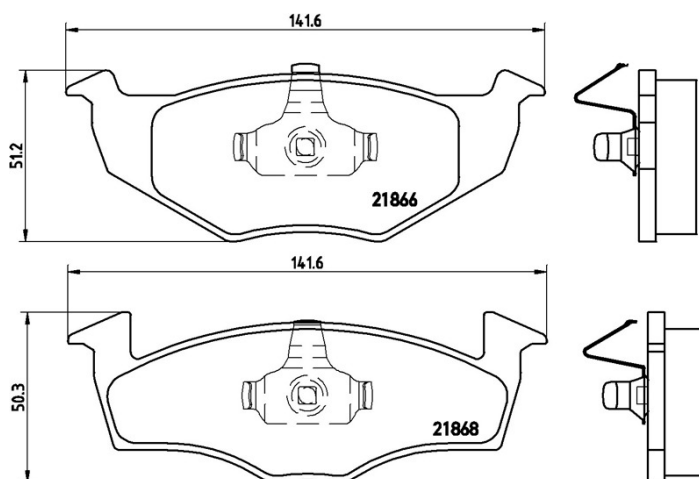

BRAKE PAD

P 85 030

The P 85 030 brake pad is synonymous with reliability

The Brembo brake pad guarantees ultimate safety when braking thanks to the use of more than 100 different compounds, designed according to the type of vehicle and use. Stopping distances reduced to a minimum, maximum driving comfort and silent operation are the most important features of Brembo materials. Brembo brake pads are supplied together with an extensive range of accessories and assembly kits for professional-standard installation.

- ✓ OE-equivalent
- ✓ Brembo quality
- ✓ ECE-R90 certificate
- ✓ Safety
- ✓ Performance
- ✓ Comfort

Technical specifications

EAN code	Axle	Thickness
8020584058336	Front	20 mm
Width	Height	Braking system
142 mm	50 mm	VW II
Wear indicator	WVA number	
Without	21866,21868	