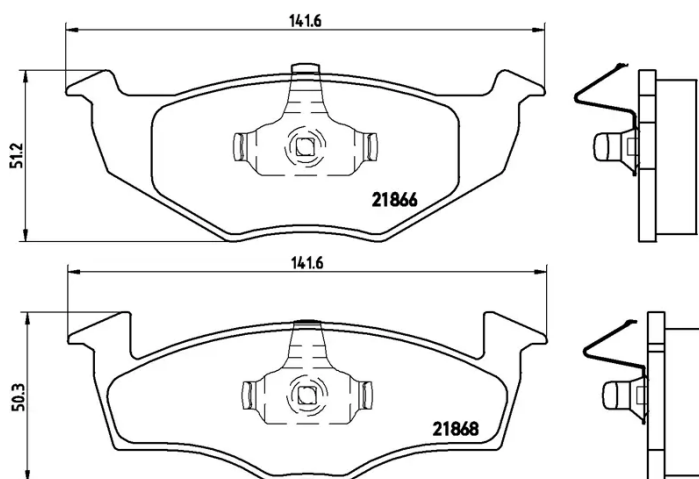

BRAKE PAD

P 85 030

The P 85 030 brake pad is synonymous with reliability

The Brembo brake pad guarantees ultimate safety when braking thanks to the use of more than 100 different compounds, designed according to the type of vehicle and use. Stopping distances reduced to a minimum, maximum driving comfort and silent operation are the most important features of Brembo materials. Brembo brake pads are supplied together with an extensive range of accessories and assembly kits for professional-standard installation.

- ✓ OE-equivalent
- ✓ Brembo quality
- ✓ ECE-R90 certificate
- ✓ Safety
- ✓ Performance
- ✓ Comfort

Technical specifications

EAN code 8020584058336	Axle Front	Thickness 20 mm
Width 142 mm	Height 50 mm	Braking system VW II
Wear indicator Without	WVA number 21866,21868	Accessories With anti-squeal shim