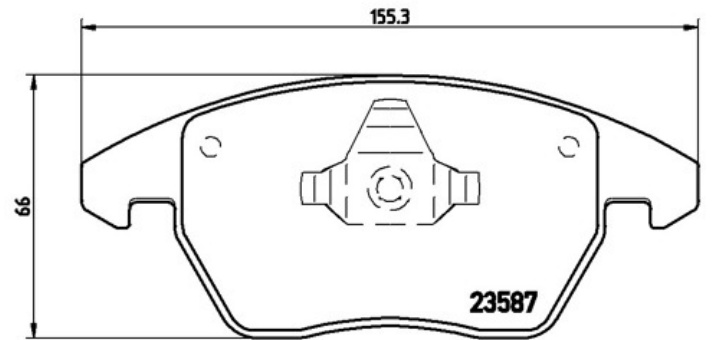

Technical specifications

EAN code
8020584069295

Axle
Front

Thickness
20 mm

Width
155 mm

Height
66 mm

Braking system
Teves

Wear indicator
Electric

WVA number
23588,23589,23587

COMPATIBLE VEHICLES