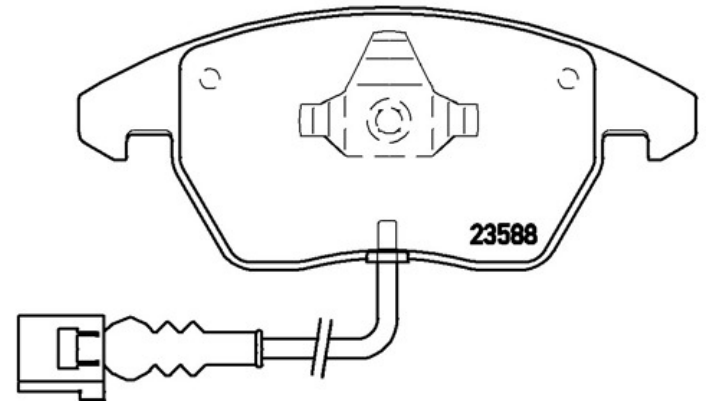

Technical specifications

EAN code
8020584069295

Axle
Front

Thickness
20 mm

Width
155 mm

Height
66 mm

Braking system
Teves

Wear indicator
Electric

WVA number
23588,23589,23587

COMPATIBLE VEHICLES