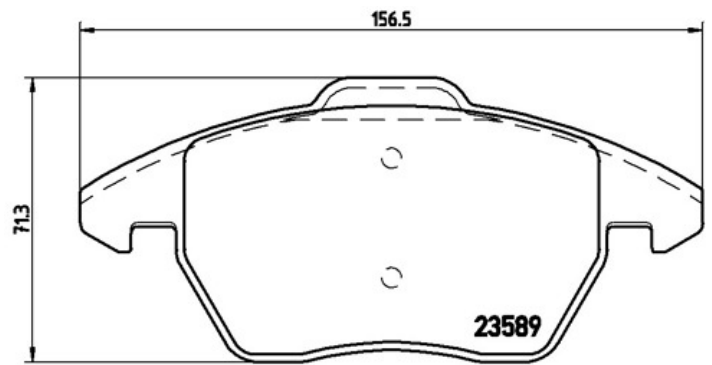

Technical specifications

EAN code
8020584069295

Axle
Front

Thickness
20 mm

Width
155 mm

Height
66 mm

Braking system
Teves

Wear indicator
Electric

WVA number
23588,23589,23587

COMPATIBLE VEHICLES