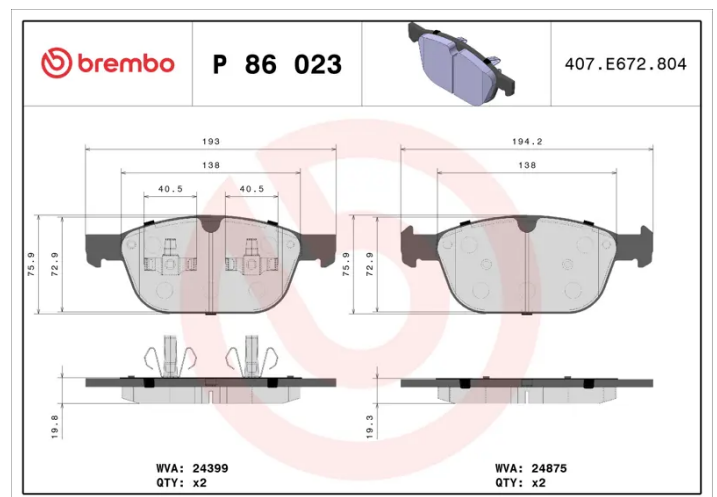

BRAKE PAD

P 86 023

The P 86 023 brake pad is synonymous with reliability

The Brembo brake pad guarantees ultimate safety when braking thanks to the use of more than 100 different compounds, designed according to the type of vehicle and use. Stopping distances reduced to a minimum, maximum driving comfort and silent operation are the most important features of Brembo materials. Brembo brake pads are supplied together with an extensive range of accessories and assembly kits for professional-standard installation.

- ✓ OE-equivalent
- ✓ Brembo quality
- ✓ ECE-R90 certificate
- ✓ Safety
- ✓ Performance
- ✓ Comfort
- ✓ With accessories

Technical specifications

EAN code 8020584091067	Axle Front	Thickness 20 mm
Width 193 mm	Height 76 mm	Braking system Teves
Wear indicator Without	WVA number 24875,24399	Accessories With accessories With anti-squeal shim With piston clip