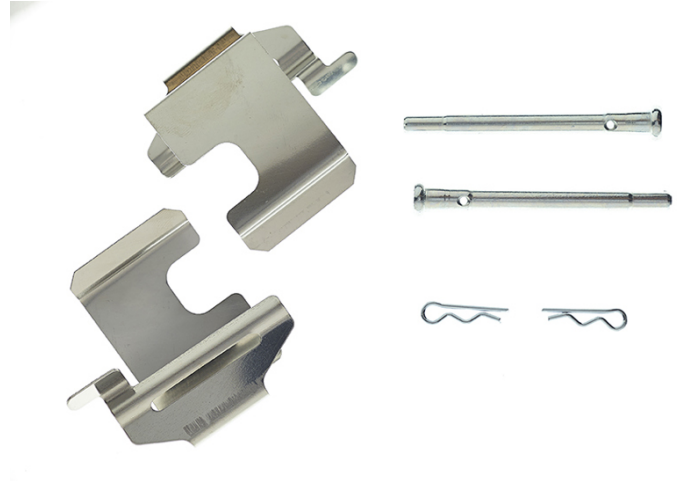

BRAKE PAD ACCESSORY

A 02 244

The A 02 244 brake pad accessory is synonymous with reliability

Brembo brake pad accessories allow for quick and safe replacement of Brembo brake pads. Replacing the accessories concurrently with the brake pads guarantees safe and silent braking system operation.

- ✓ OE-equivalent
- ✓ Brembo quality
- ✓ Safety
- ✓ Quick assembly

Technical specifications

EAN code
8020584067253

Axle
Front

Braking system
Bendix

Type
Assembly kit